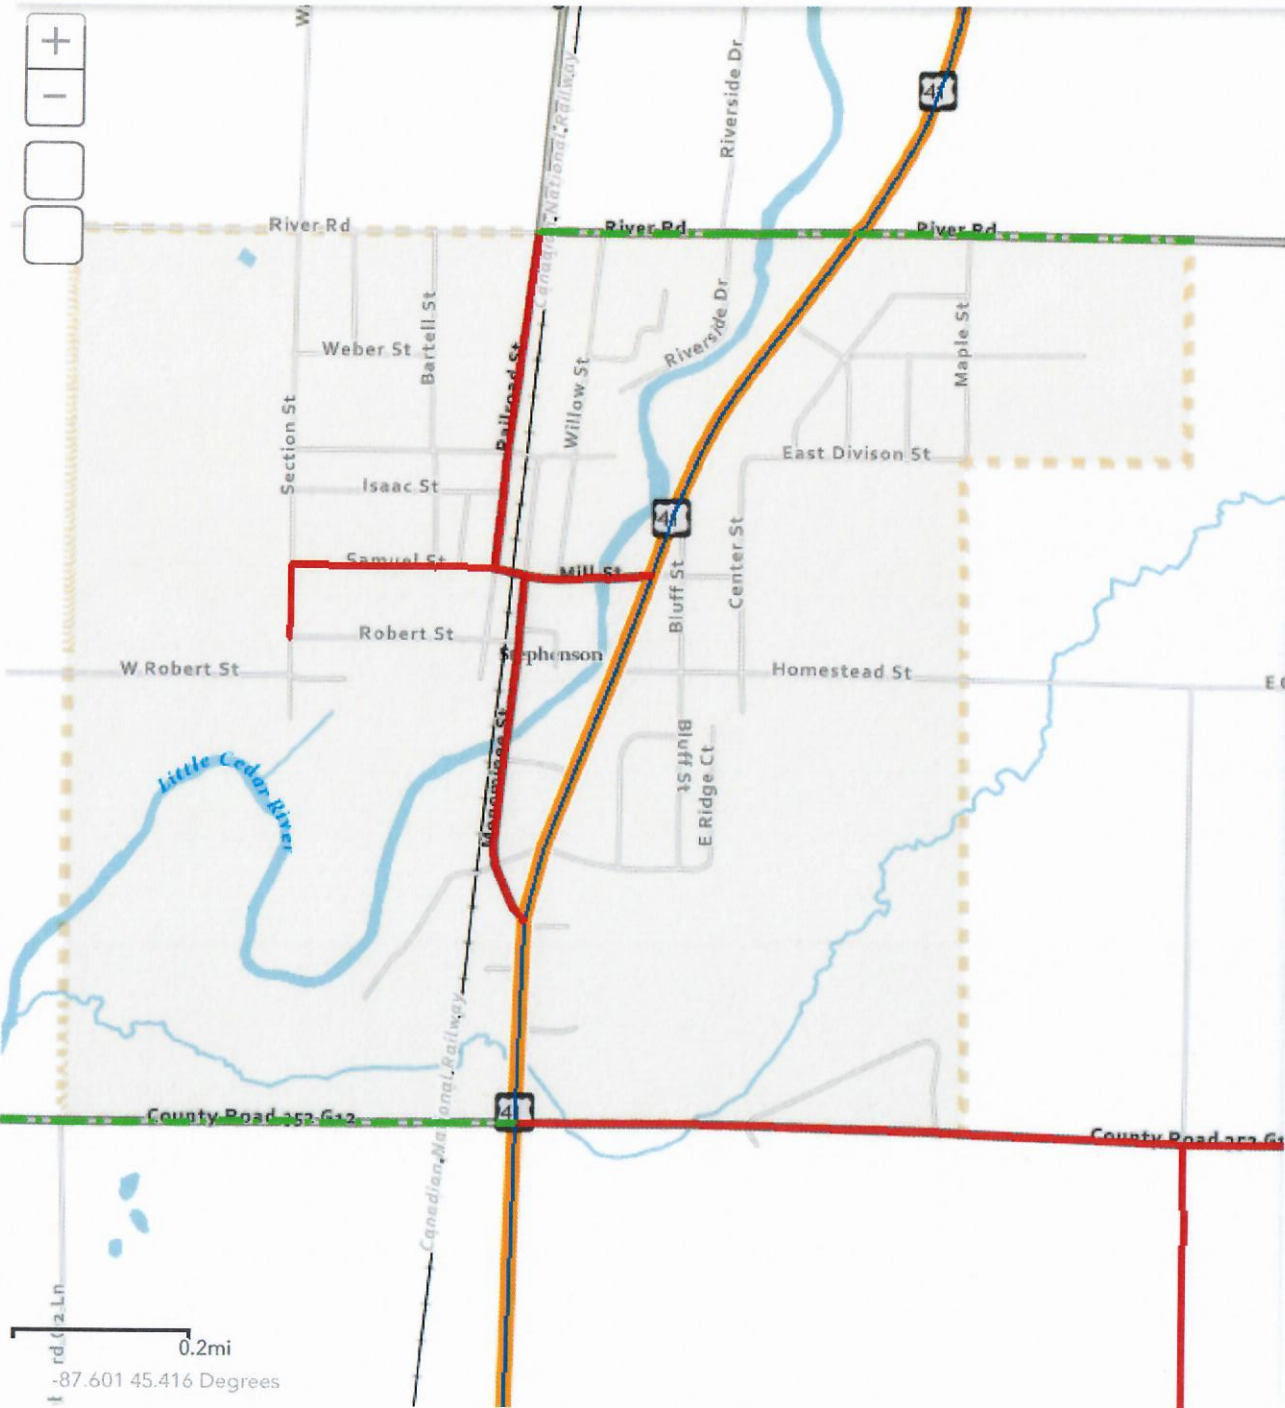

TEDF Category D and F Eligible Routes

An MDOT I

Legend

TEDF Category D and F Eligible (All Season) Routes

Eligible All Season Roads

— All Season Routes

— Proposed All Season Routes

NHS (National Highway System)

MDOT NHS

MDOT Boundaries

ACUB

0.2mi
-87.601 45.416 Degrees